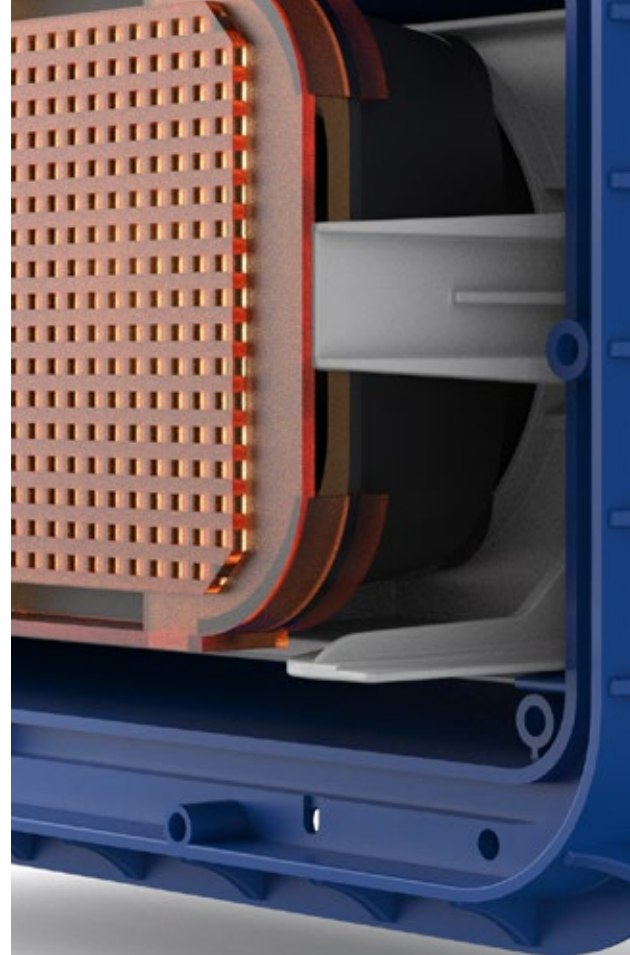

PERFORMANCE AVANZATE ADVANCED PERFORMANCE

Giudecca è un prodotto studiato nel dettaglio e arricchito con prestazioni di alto livello per assicurare una protezione totale. Presenta delle caratteristiche di serie che la rendono un prodotto user-friendly, oltre che un deterrente inattaccabile.

Care for details and top-level performances joined in one product, conceived to ensure total protection.

Thanks to its standard features, Giudecca proves to be user-friendly as well as a powerful deterrent.

ON/OFF positivo e negativo settabile da dip switch

Positive and negative ON/OFF settable by dip switch

Controllo batteria secondo normativa EN 50131

Battery control according to EN 50131 standard

Segnalazione ottica impianto ON/OFF a LED RGB

Customizable RGB LED optical ON/OFF signaling

4 Suoni programmabili e 2 temporizzazioni settabili da dip switch

2 programmable sounds and 2 timings settable by dip switch

Block speaker

1.2.3

Conteggio allarmi giornaliero

Daily alarm counting

Flash reset