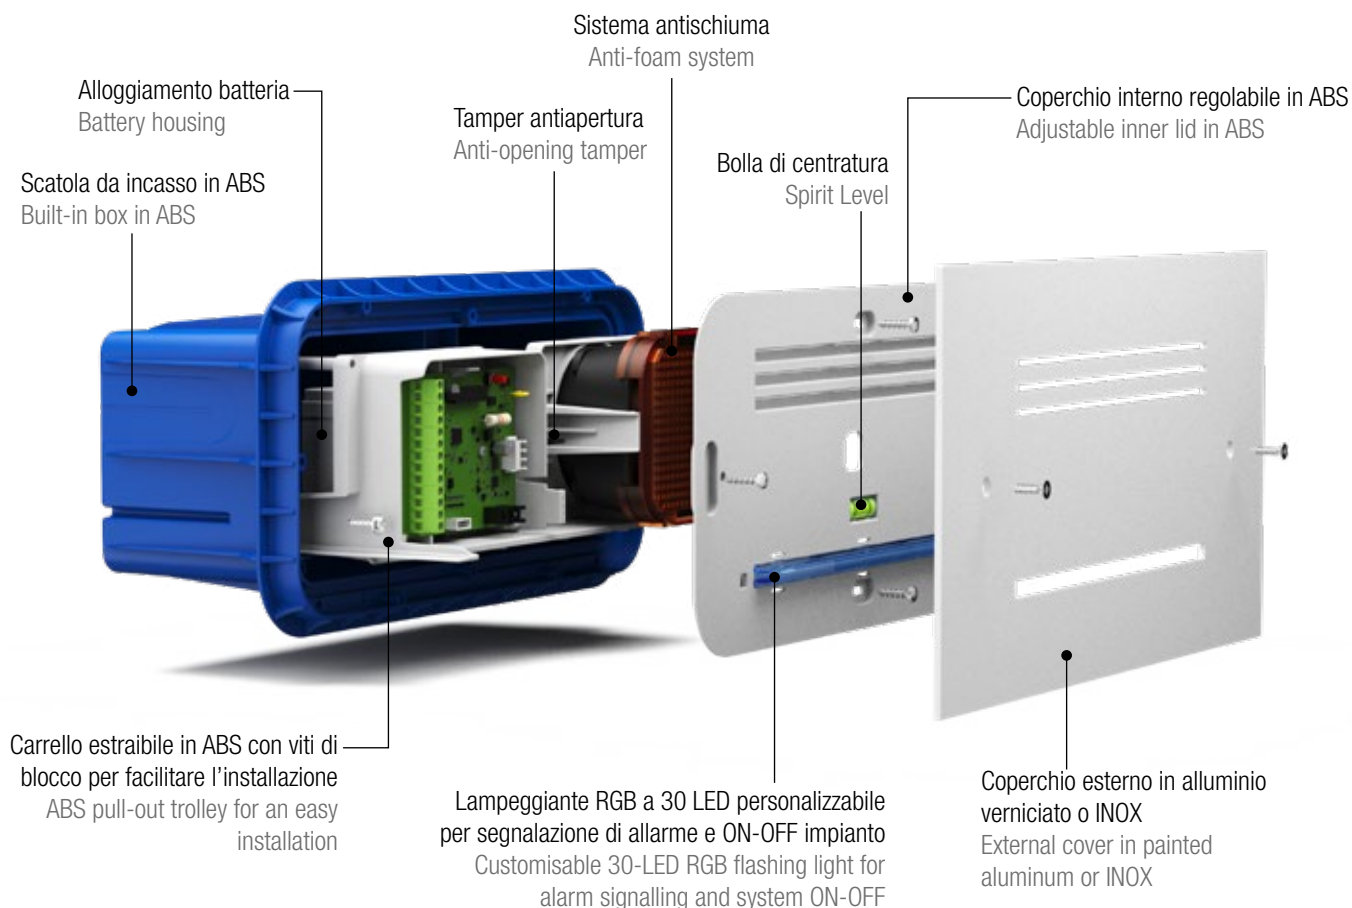

PERFORMANCE AVANZATE ADVANCED PERFORMANCE

Giudecca è un prodotto studiato nel dettaglio e arricchito con prestazioni di alto livello per assicurare una protezione totale. Presenta delle caratteristiche di serie che la rendono un prodotto user-friendly, oltre che un deterrente inattaccabile.

Care for details and top-level performances joined in one product, conceived to ensure total protection.

Thanks to its standard features, Giudecca proves to be user-friendly as well as a powerful deterrent.

ON/OFF positivo e negativo settabile da dip switch

Positive and negative ON/OFF settable by dip switch

Controllo batteria secondo normativa EN 50131

Battery control according to EN 50131 standard

Segnalazione ottica impianto ON/OFF a LED RGB

Customizable RGB LED optical ON/OFF signaling

4 Suoni programmabili e 2 temporizzazioni settabili da dip switch

2 programmable sounds and 2 timings settable by dip switch

Block speaker

1.2.3

Conteggio allarmi giornaliero

Daily alarm counting

Flash reset