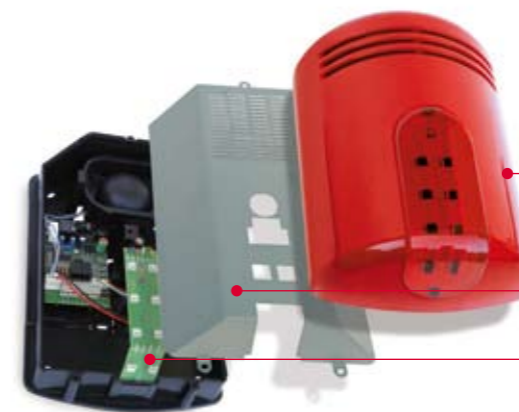

DOGE EV12

● verniciatura speciale per garantire il colore nel tempo
special painting process to guarantee that colours last in time

● coperchio interno in metallo verniciato
internal cover in special metal

● tropicalizzazione in resina di tutti i circuiti contro le più difficili condizioni climatiche
circuit protected by resin immersion against the hardest climatic conditions

Possibilità di personalizzazione in rilievo.
Possibility of customization with embossed stickers.