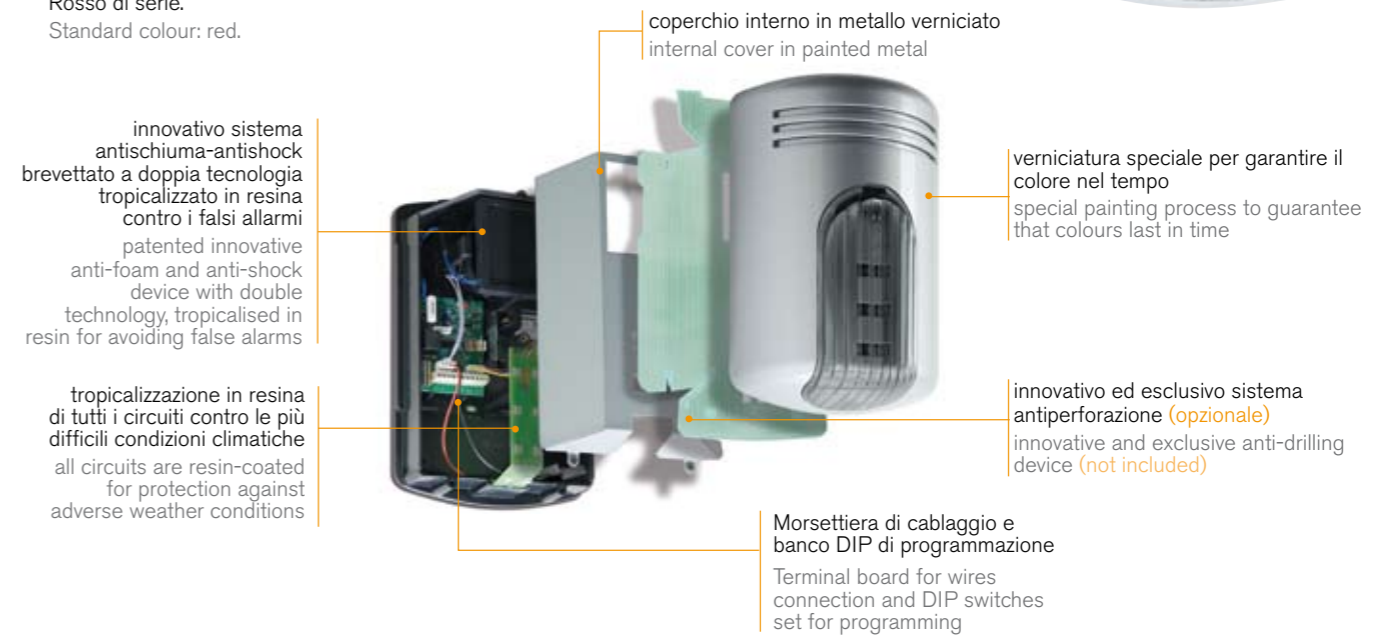

Personalizzazioni Customization

Possibilità di personalizzazione con adesivi in rilievo.
Possibility of customization with embossed stickers.

Possibilità di colorazioni personalizzate.
Chance to get customized colours.

CONFORME ALLE NORME EN 50130-4 ed EN 61000-6-3 • COMPLYING TO EN 50130-4 and EN 61000-6-3 REQUIREMENTS.

VENITEM
GROUP
security system